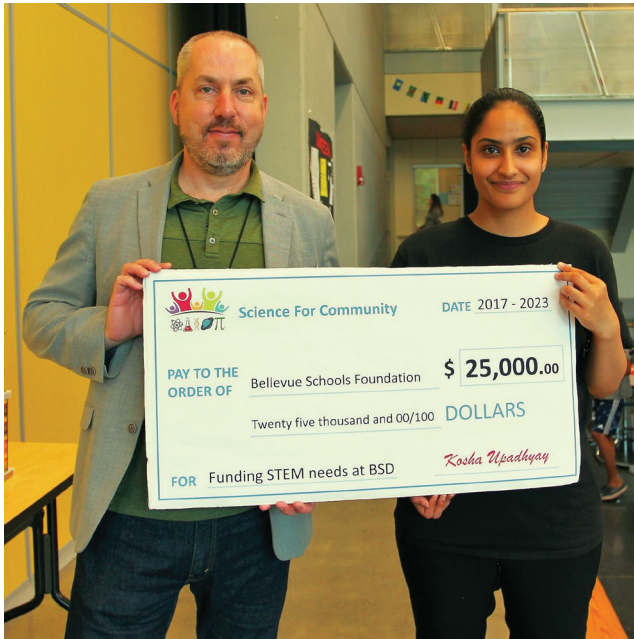

FOR IMMEDIATE RELEASE

Bellevue Schools Foundation | July 13, 2023 | Media Contact: Michael C. Smith, info@bsfdn.org

Student Makes \$25,000 in Donations to Bellevue Schools Foundation

Her non-profit, Science For Community, has contributed to BSF for six years

BELLEVUE, Wash. – The [Bellevue Schools Foundation](https://www.bsfdn.org) announced it received a total of \$25,000 of donations from a Bellevue School District student, Kosha Upadhyay, over the last six years. The funding comes from her non-profit, Science for Community and her signature event call Buzz Bowl.

Buzz Bowl is a Jeopardy-style buzzer game to make learning science and math fun for 5th-8th graders. As Upadhyay explains, “We recruit and train about 80 student volunteers and over 1000 volunteer hours are given away. Around 200 other students are initiated into our novel way of learning STEM at every event. We usually have around 50 teams that occupy an entire middle school. Every event uses 400 questions spanning subjects such as math, physics, chemistry, biology, earth science, and astronomy. In one event around 200 matches are played and 10,000 questions are asked within 4-5 hours. Scores and results of all 200 rounds are triple-checked and computed using an automated system within 10-20 minutes to determine the winners.”

“So far Buzz Bowl has helped create a strong community of over 2000 STEM enthusiasts across 60 schools with the help of over 600 high school volunteers.”

BSF Development Director, Michael Smith, said, “We’re grateful for Kosha and her generous partnership with our students and our foundation. It’s inspiring to see the kind of novel learning experiences we promote come full circle – one of our own students not only supporting STEM learning, but also donating her proceeds back into the Bellevue School District via the Bellevue Schools Foundation.”