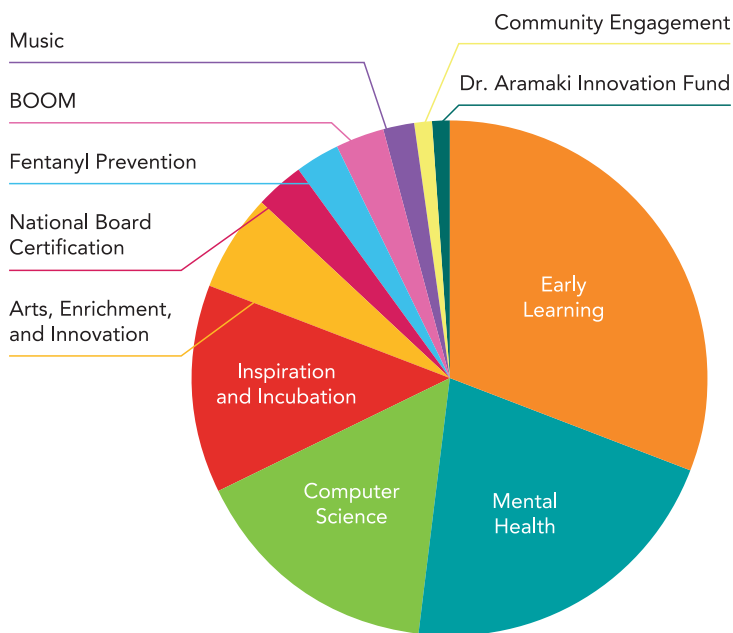

# BELLEVUE SCHOOLS FOUNDATION WILL INVEST

### DISTRICTWIDE PROGRAMS

Cutting-edge **Computer Science** curriculum and teachers trained to use it in every classroom.

Free, public **Early Learning** for 3–5-year-old children experiencing homelessness.